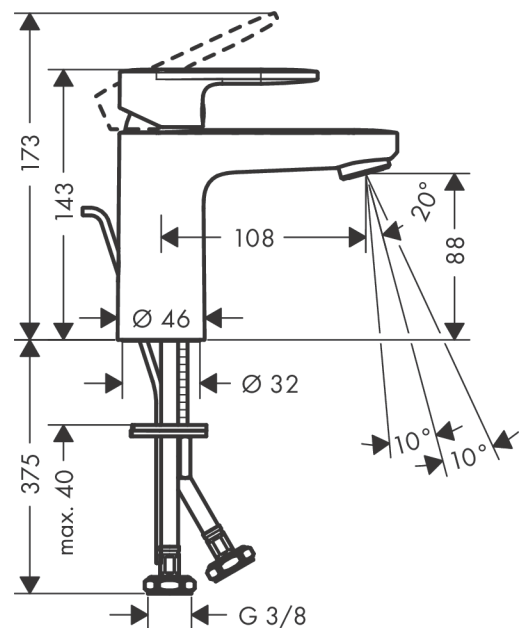

##### product features

- consists of: single lever basin mixer, waste set
- ComfortZone 100
- projection 108 mm
- spray type: normal spray
- swiveling spray former
- maximum flow rate at 3 bar: 5 l/min
- ceramic cartridge
- temperature limitation adjustable
- suitable for continuous flow water heaters
- material waste set: synthetic
- connection type: G 3/8 connections
- connection dimension: DN15
- pop-up waste set G 1 1/4

#### Scale drawing

**Vernis Blend**

**Single lever basin mixer 100 with pop-up waste set**

Surfaces: **Matt Black** Article Number: **71551670**

**Flowchart**